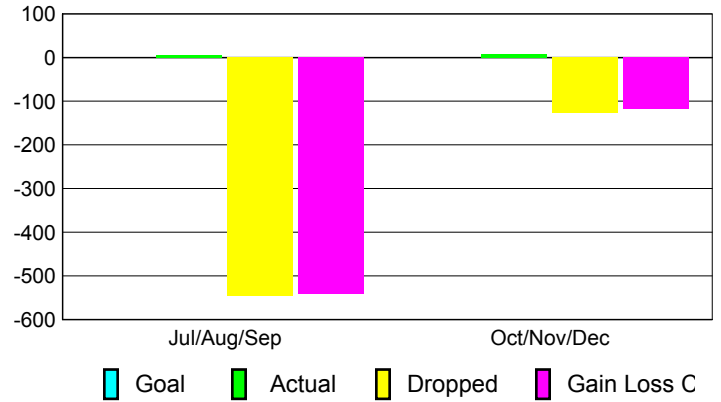

Membership Results 2010-2011

Goal, New, Dropped, Gain/Loss