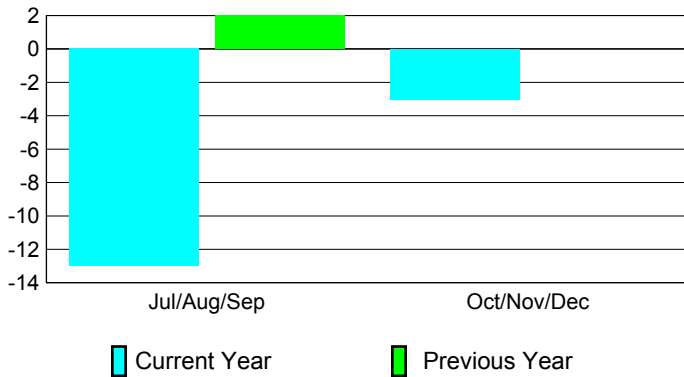

2010-2011 GMT Reports for District (or Undistricted) **District 305 S1**

GMT: NARESH KUMAR AGGARWAL

Location: PAKISTAN

GMT CA: 6

CLUBS

Club Results
2010-2011

Clubs
2009-2010

Month	New Club Goal	Actual New Clubs	Actual Dropped Clubs	Gain/ Loss of Clubs	Gain/ Loss of Clubs
Jul/Aug/Sep	0	0	-13	-13	2
Oct/Nov/Dec	0	0	-3	-3	0
Totals	0	0	-16	-16	2

Club Results 2010-2011

Goal, New, Dropped, Gain/Loss

Comparison of Club Gain/Loss

Current Year Compared to the Previous Year

YTD Status Quo Clubs 2010-2011

Status Quo Clubs Compared to Status Quo Members

MEMBERSHIP