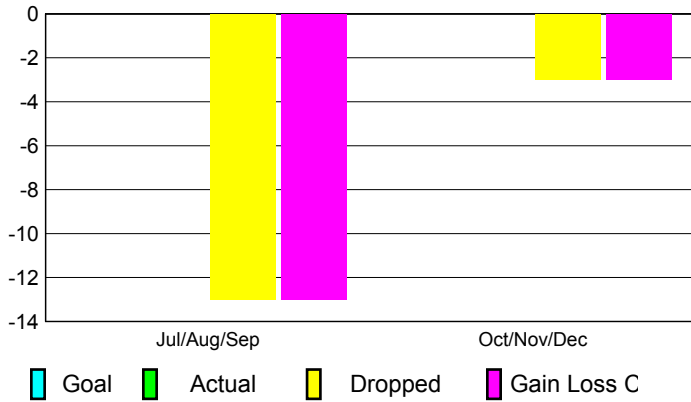

2010-2011 GMT Reports for District (or Undistricted) **District 305 S1**

GMT: NARESH KUMAR AGGARWAL

Location: PAKISTAN

GMT CA: 6

CLUBS

Club Results
2010-2011

Clubs
2009-2010

Month	New Club Goal	Actual New Clubs	Actual Dropped Clubs	Gain/ Loss of Clubs	Gain/ Loss of Clubs
Jul/Aug/Sep	0	0	-13	-13	2
Oct/Nov/Dec	0	0	-3	-3	0
Totals	0	0	-16	-16	2

Club Results 2010-2011

Goal, New, Dropped, Gain/Loss

Comparison of Club Gain/Loss

Current Year Compared to the Previous Year

YTD Status Quo Clubs 2010-2011

Status Quo Clubs Compared to Status Quo Members

MEMBERSHIP