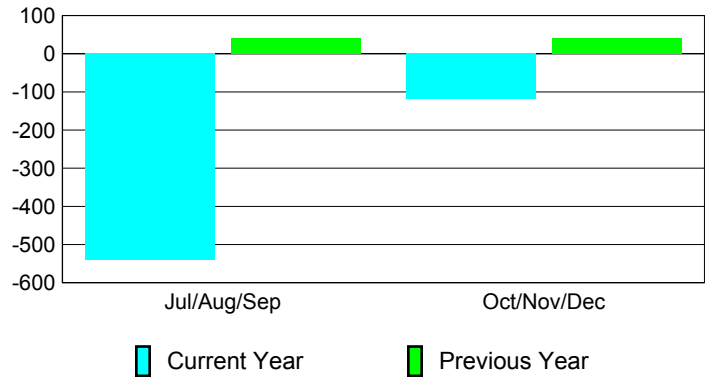

Comparison of Membership Gain/Loss

Current Year Compared to the Previous Year